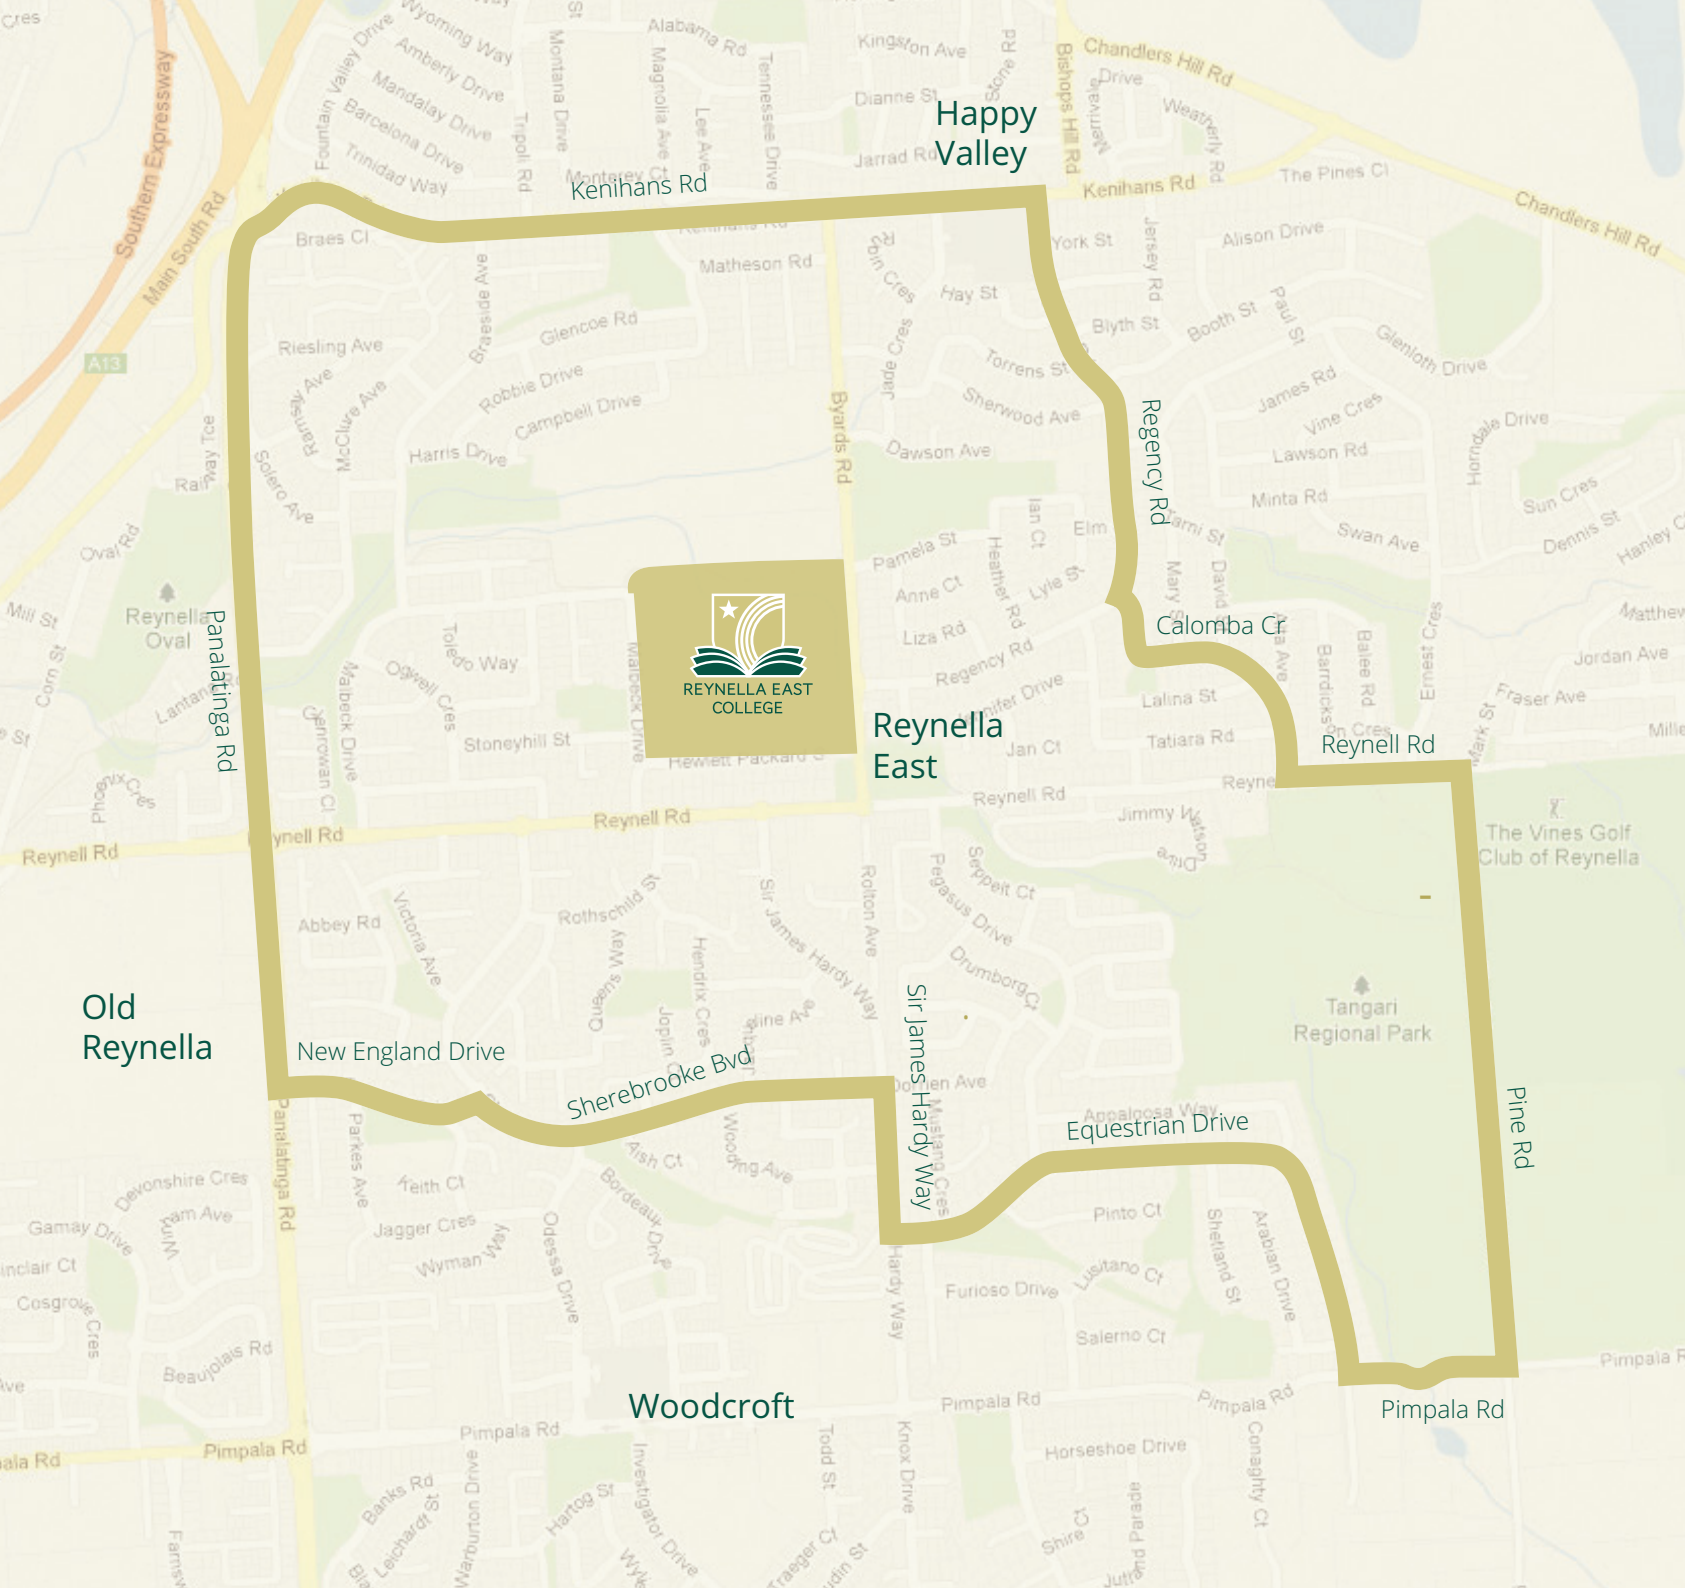

REYNELLA EAST
COLLEGE

PRESCHOOL TO YEAR 12

**Pre-School to Year 7
Zone of right of entry**

63 Malbeck Drive,
Reynella, SA 5161
T: 61 8 8381 8466
F: 61 8 8387 0612

E: office.reynella@reynellaec.sa.edu.au
reynellaec.sa.edu.au

INSPIRING SUCCESS

REYNELLA EAST
COLLEGE

Happy Valley

Reynella East

Old Reynella

Woodcroft

Tangari Regional Park